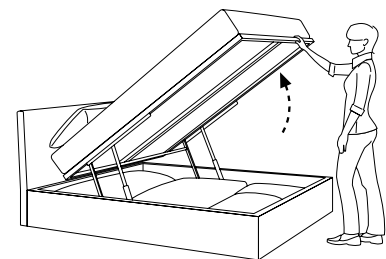

HDW 
Plus

PRATİK

Pratik Eko has the same functional features of Standard version, but a simplified design and visible gas spring.

Total opening

PRATİK ECO

Code	Description
AAM5606/AAB0280	طقم قلاب وافقي ۷۰۰/۱۲۰ نیوتون مع قضیب