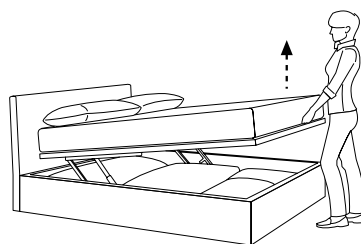

HDW 
Plus

PRATİK

Pratik Eko has the same functional features of Standard version, but a simplified design and visible gas spring.

Total opening

PRATİK ECO

Code	Description
AAM5606/AAB0280	طقم قلاب وافقي ۷۰۰/۱۲۰ نیوتون مع قضیب